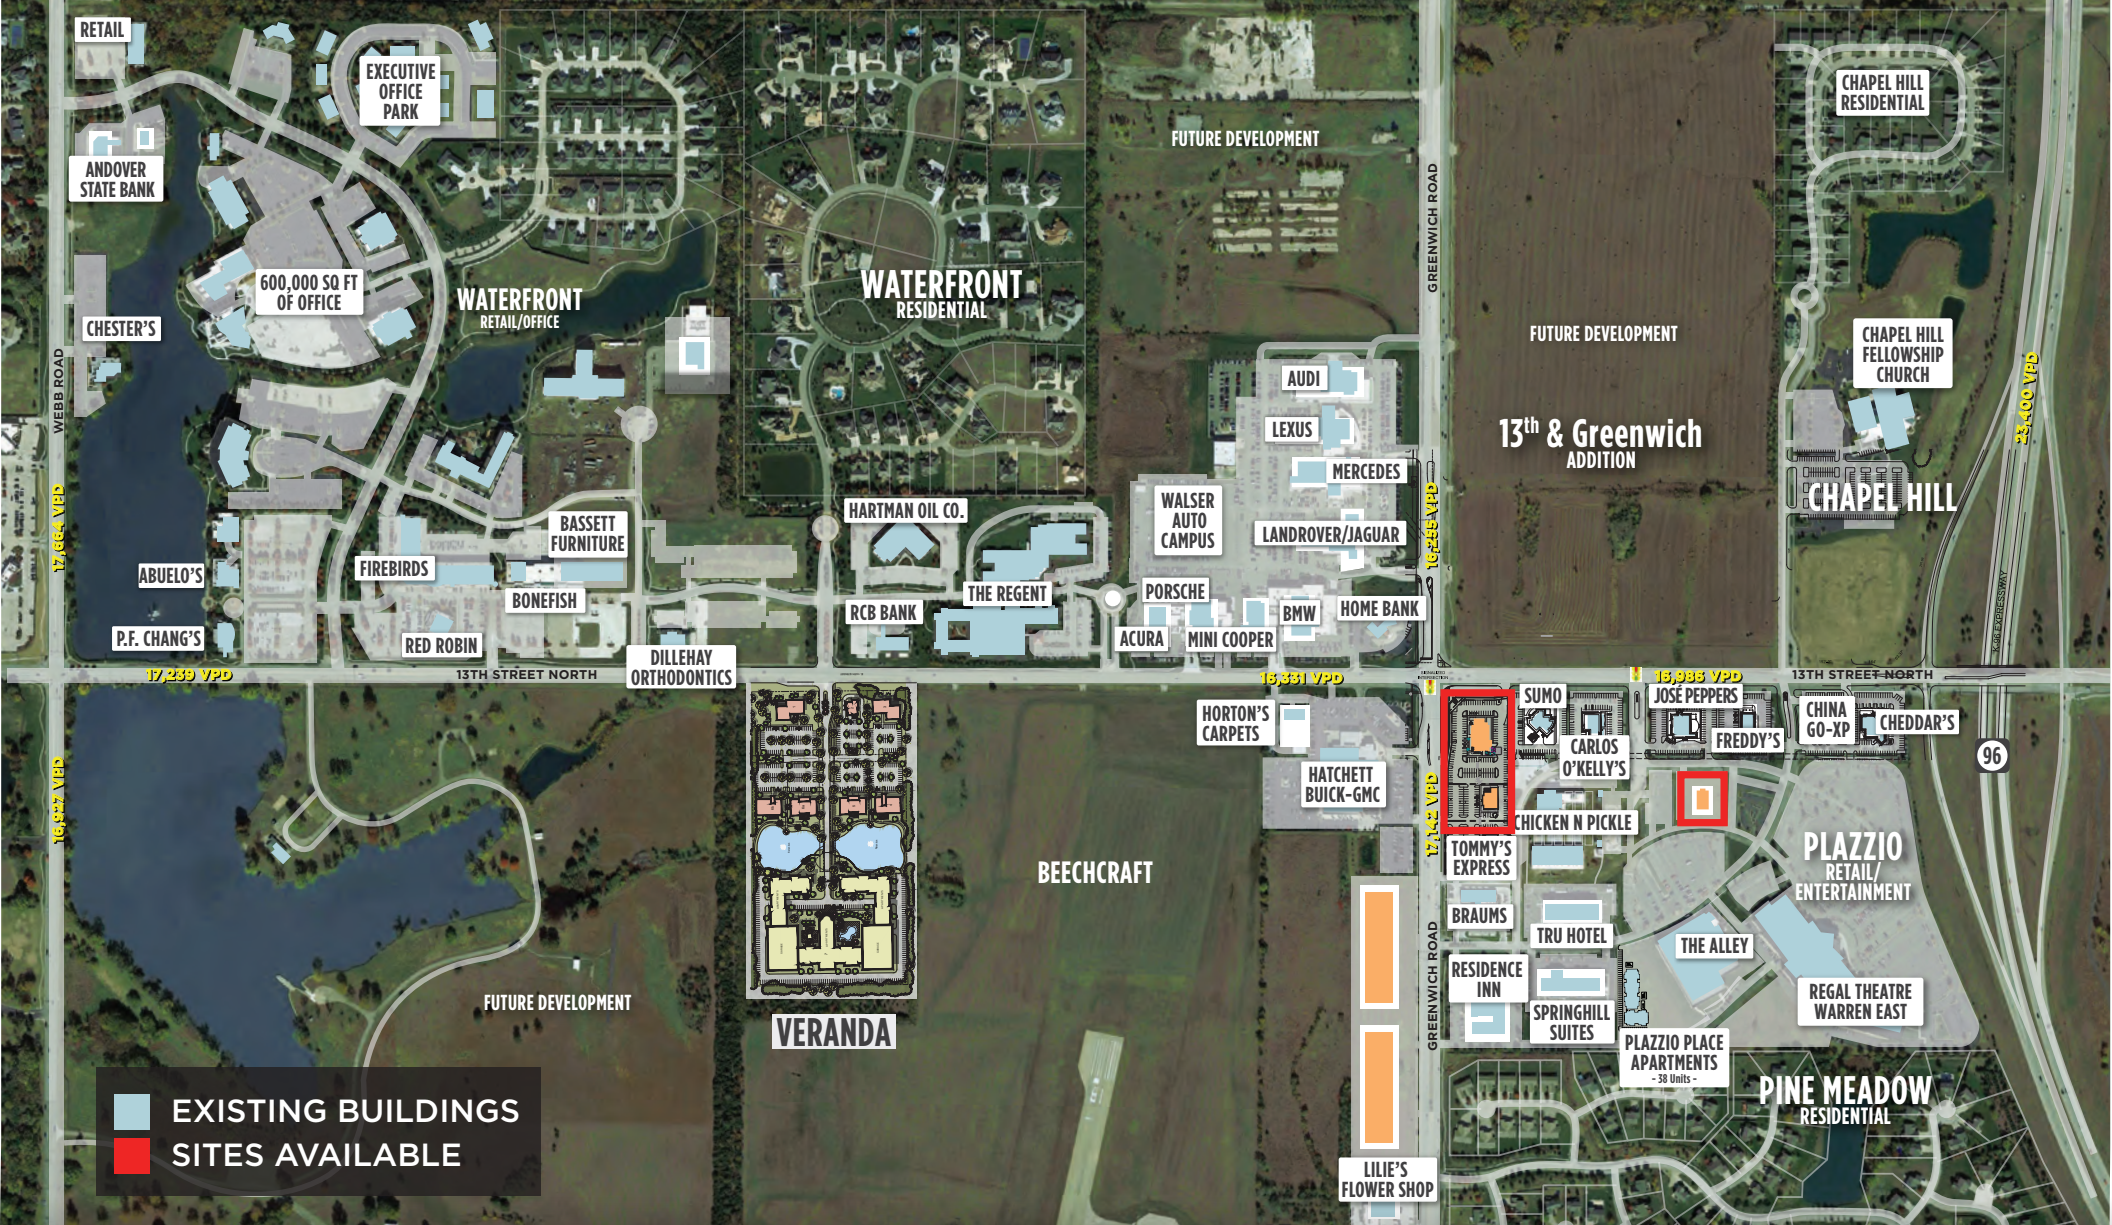

- Ideally situated in one of the fastest growing corridors in Wichita.
  - Conveniently located near Highway K-96, providing easy access from anywhere in the region.
  - Hard corner pad sites available for lease.
- 

RESIDENCE INN

TRU BY HILTON

FREDDY'S FROZEN CUSTARD

REGAL THEATRE WARREN EAST

CHEDDAR'S

SUMO

CHICKEN N PICKLE

ALLEY INDOOR ENTERTAINMENT