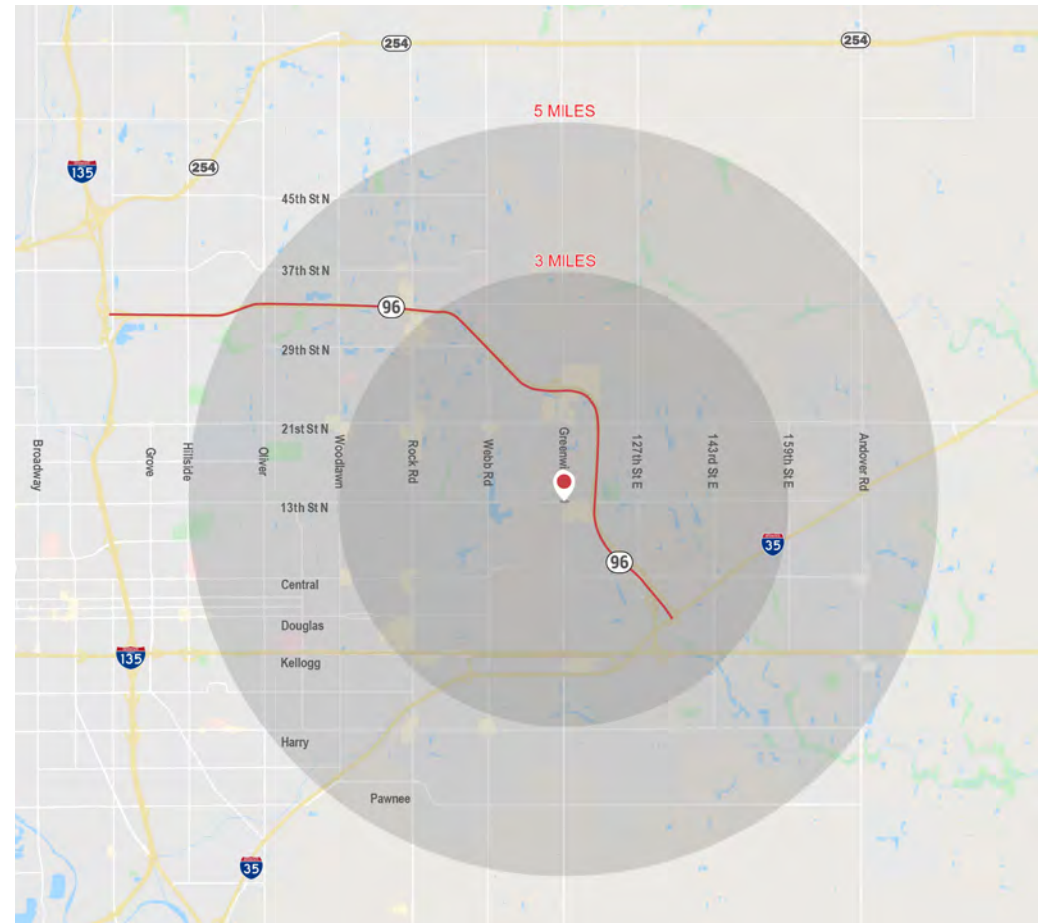

- Ideally situated in one of the fastest growing corridors in Wichita.
  - Conveniently located near Highway K-96, providing easy access from anywhere in the region.
  - Hard corner pad sites available for lease.
- 

# Easy access. Strong demographics.

The majority of visitors to the 13th & Greenwich intersection can reach the area in an easy, 15-minute drive.

	3-MILE RADIUS	5-MILE RADIUS
Population	42,259	135,602
Median Age	39.6	35.6
Average Household Income	\$133,040	\$95,743
Employees	39,005	73,480